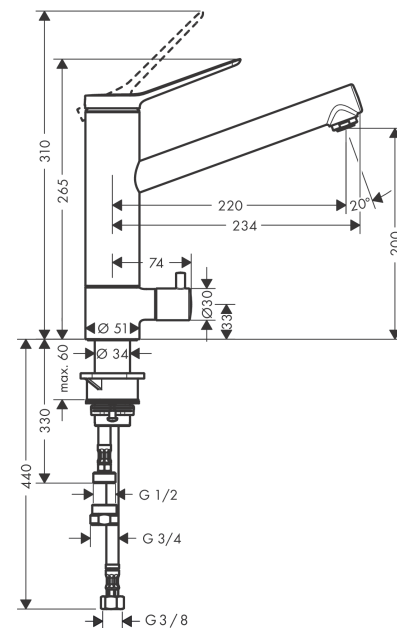

Zesis M33

Single lever kitchen mixer 200, device shut-off valve, 1jet

Surfaces: **Chrome** Article Number: **74808000**

Description

product features

- ComfortZone 200
- swivel range adjustable in 2 steps 60° or 110°
- normal spray
- with integrated shut-off valve
- connection dimension: DN15
- maximum flow rate at 3 bar: 11,4 l/min
- ceramic cartridge
- connection type: G 3/4 connections
- temperature limitation adjustable
- suitable for continuous flow water heaters

Technology

Design awards

Certificates

Product image

Scale drawing

Flowchart

- ① Rate of flow stop valve
- ② Rate of flow mixer

Zesis M33

Single lever kitchen mixer 200, device shut-off valve, 1jet

Surfaces: **Chrome** Article Number: **74808000**

Exploded Drawing

Year of production: >10/21

Zesis M33

Single lever kitchen mixer 200, device shut-off valve, 1jet

Surfaces: **Chrome** Article Number: **74808000**

Spare part list

Year of production: >10/21

Pos.	Description	Article Number	Price	PU
1	handle	94390000	€ 44,63	1
2	hollow set screw M5x5	98446000	€ 3,21	1
3	screw cover	93735610	€ 8,45	1
4	flange	94388000	€ 8,45	1
5	nut	94389000	€ 35,94	1
6	O-ring 41x2	98212000	€ 3,21	1
7	cartridge, assy	93895000	€ 70,57	1
8	seal	95008000	€ 8,45	1
9	aerator M24x1 (15 l/min)	13913000	-	1
10	adapter for cartridge	98750000	€ 11,31	1
11	O-Ring 30x2	98186000	€ 3,21	1
12	sealing set	98702000	€ 8,45	1
13	handle	95629000	€ 35,94	1
14	handle fixing set	98932000	€ 13,92	1
15	shut off unit right closing	98817000	€ 28,20	1
16	support	97523000	€ 5,24	1
17	fixing set (Ø 34)	95049000	€ 13,92	1
18	lever collar	97548000	€ 3,21	1
19	flat seal	97674000	€ 3,21	1
20	connection hose 600 mm M8x0,75 G3/8	96510000	€ 22,37	1
21	O-ring 7x1,5	98422000	€ 3,21	1