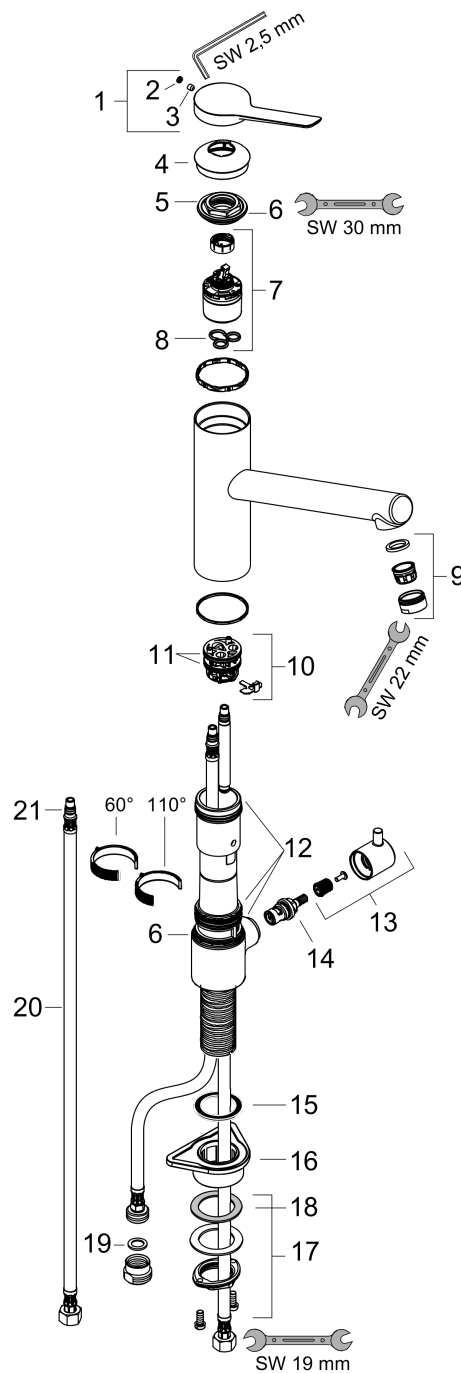

Zesis M33

Single lever kitchen mixer 200, device shut-off valve, 1jet

Surfaces: **Chrome** Article Number: **74808000**

Description

product features

- ComfortZone 200
- swivel range adjustable in 2 steps 60° or 110°
- normal spray
- with integrated shut-off valve
- connection dimension: DN15
- maximum flow rate at 3 bar: 11,4 l/min
- ceramic cartridge
- connection type: G 3/4 connections
- temperature limitation adjustable
- suitable for continuous flow water heaters

Technology

Design awards

Certificates

Product image

Scale drawing

Flowchart

- ① Rate of flow stop valve
- ② Rate of flow mixer

Zesis M33

Single lever kitchen mixer 200, device shut-off valve, 1jet

Surfaces: **Chrome** Article Number: **74808000**

Exploded Drawing

Year of production: >10/21

Zesis M33

Single lever kitchen mixer 200, device shut-off valve, 1jet

Surfaces: **Chrome** Article Number: **74808000**

Spare part list

Year of production: >10/21

Pos.	Description	Article Number	Price	PU
1	handle	94390000	€ 44,63	1
2	hollow set screw M5x5	98446000	€ 3,21	1
3	screw cover	93735610	€ 8,45	1
4	flange	94388000	€ 8,45	1
5	nut	94389000	€ 35,94	1
6	O-ring 41x2	98212000	€ 3,21	1
7	cartridge, assy	93895000	€ 70,57	1
8	seal	95008000	€ 8,45	1
9	aerator M24x1 (15 l/min)	13913000	-	1
10	adapter for cartridge	98750000	€ 11,31	1
11	O-Ring 30x2	98186000	€ 3,21	1
12	sealing set	98702000	€ 8,45	1
13	handle	95629000	€ 35,94	1
14	handle fixing set	98932000	€ 13,92	1
15	shut off unit right closing	98817000	€ 28,20	1
16	support	97523000	€ 5,24	1
17	fixing set (Ø 34)	95049000	€ 13,92	1
18	lever collar	97548000	€ 3,21	1
19	flat seal	97674000	€ 3,21	1
20	connection hose 600 mm M8x0,75 G3/8	96510000	€ 22,37	1
21	O-ring 7x1,5	98422000	€ 3,21	1