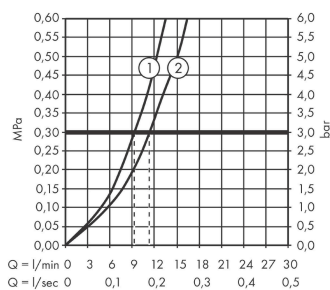

Zesis M33

Single lever kitchen mixer 200, device shut-off valve, 1jet

Surfaces: **Chrome** Article Number: **74808000**

Description

product features

- ComfortZone 200
- swivel range adjustable in 2 steps 60° or 110°
- normal spray
- with integrated shut-off valve
- connection dimension: DN15
- maximum flow rate at 3 bar: 11,4 l/min
- ceramic cartridge
- connection type: G 3/4 connections
- temperature limitation adjustable
- suitable for continuous flow water heaters

Technology

Design awards

Certificates

Product image

Scale drawing

Flowchart

- ① Rate of flow stop valve
- ② Rate of flow mixer

Zesis M33